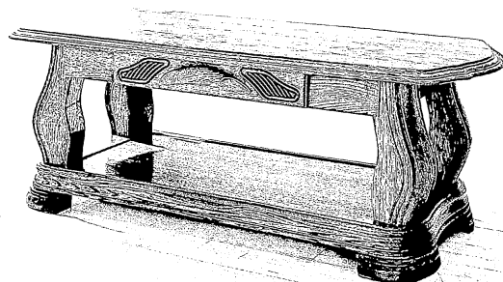

PREDAL/POLICA

MODEL:

FIGARO, KING, LARA, PISA,
VICENZA

1 35x70 x54